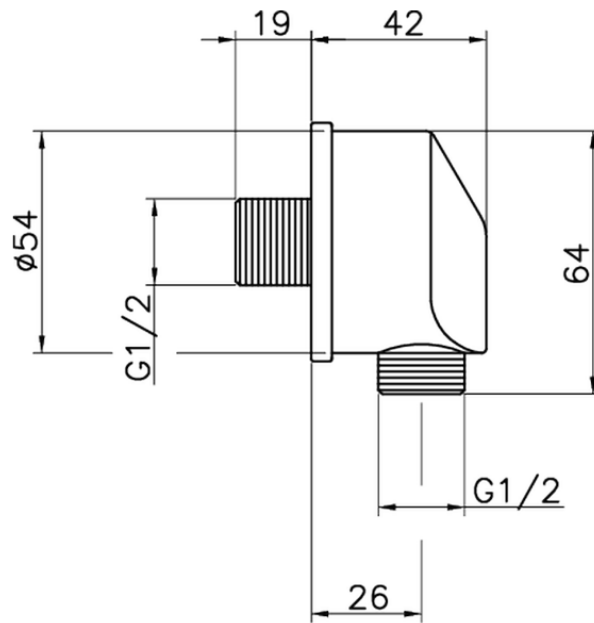

Pres a d'acqua SHOWER_67.01H.

67.01H.

<https://www.huberitalia.com/presa-dacqua-shower-67-01h>

2025-02-22