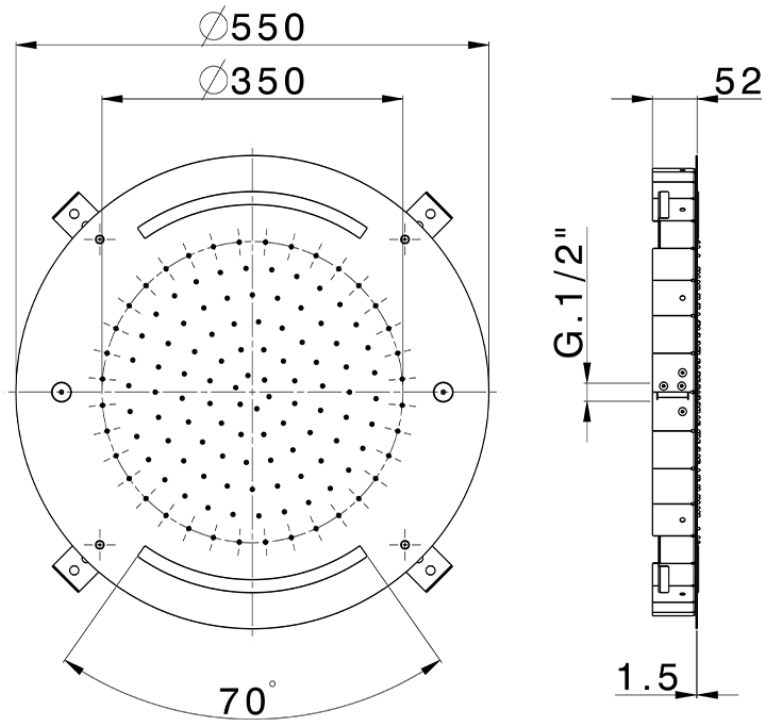

Soffione a soffitto con cromoterapia Ø 550 mm ZEN_ZS1C0045

ZS1C0045

<https://www.huberitalia.com/soffione-a-soffitto-con-cromoterapia-o-550-mm-zen-zs1c0045>

2025-01-21