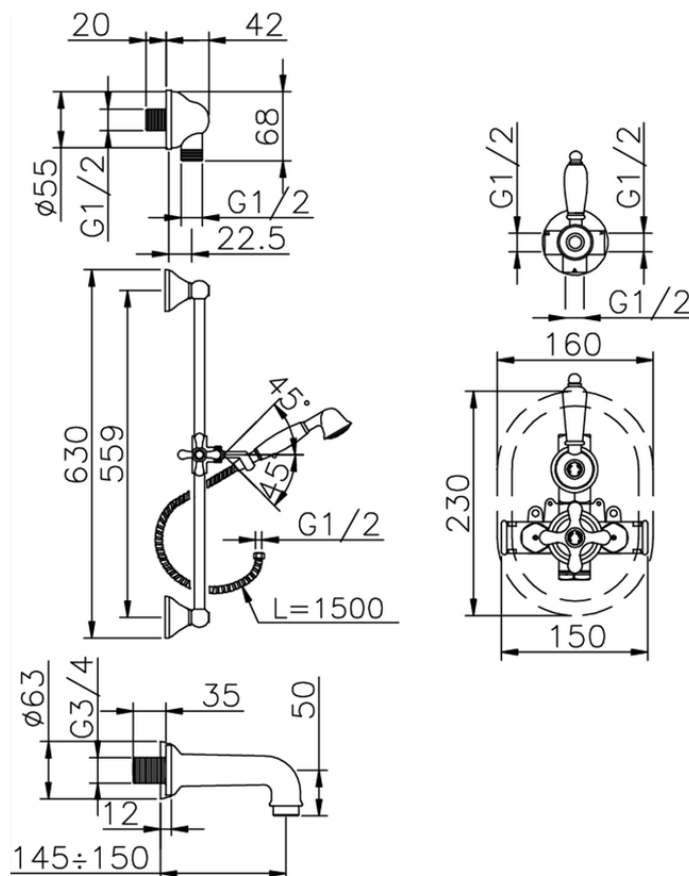

Completo miscelatore termostatico vasca incasso CROISSETTE_914.CS01H.

914.CS01H. <https://www.huberitalia.com/completo-miscelatore-termostatico-vasca-incasso-croisette-914-cs01h>

2025-01-21