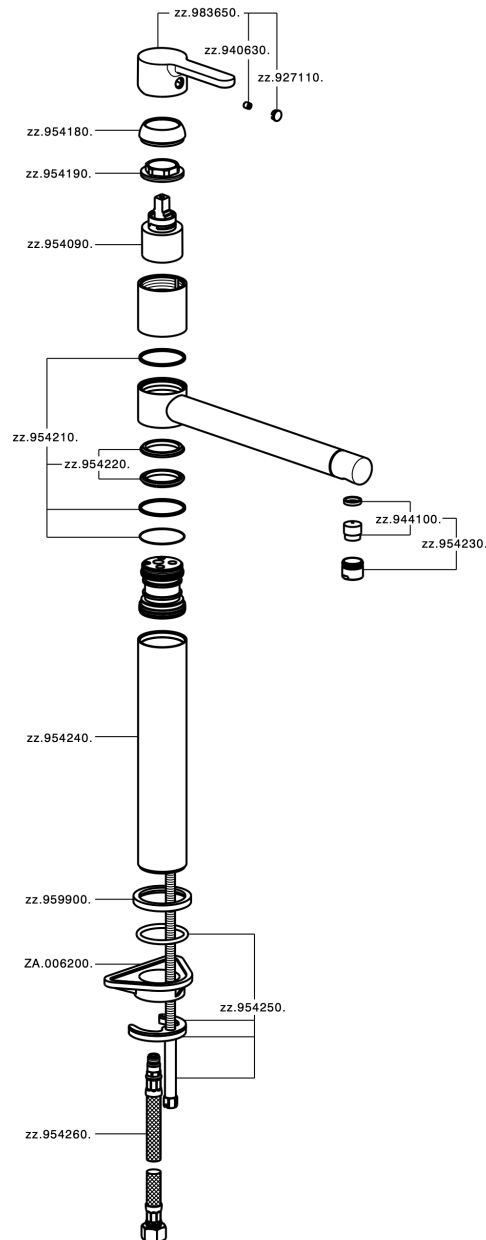

Miscelatore monocomando lavello KITCHEN_H2001580

H2001580

<https://www.huberitalia.com/miscelatore-monocomando-lavello-kitchen-h2001580>

2025-01-14