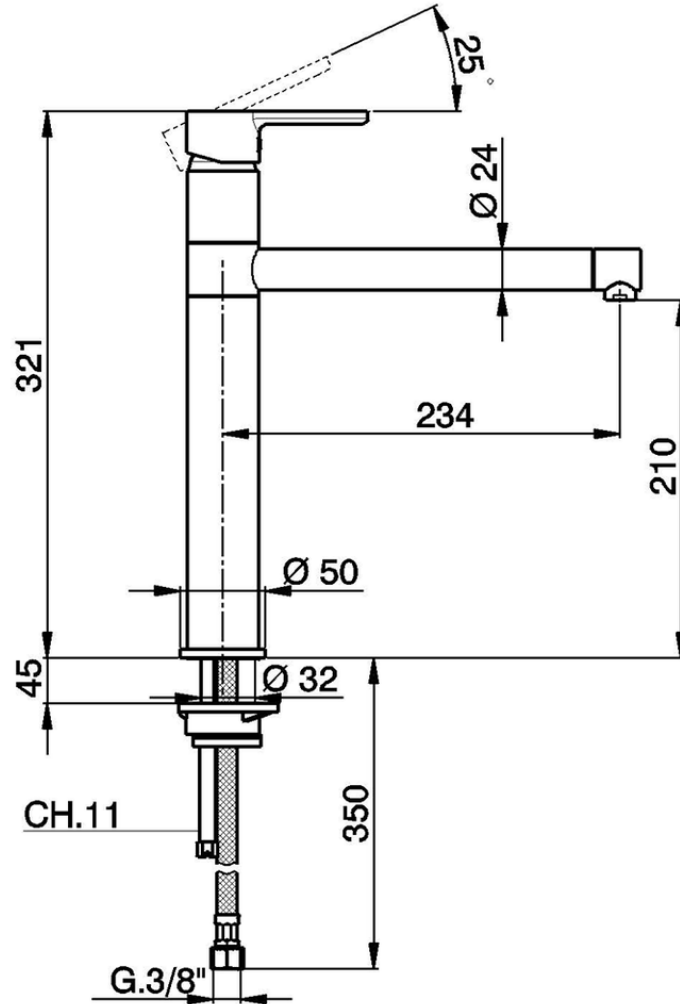

Miscelatore monocomando lavello KITCHEN_H2001580

H2001580

<https://www.huberitalia.com/miscelatore-monocomando-lavello-kitchen-h2001580>

2024-12-27