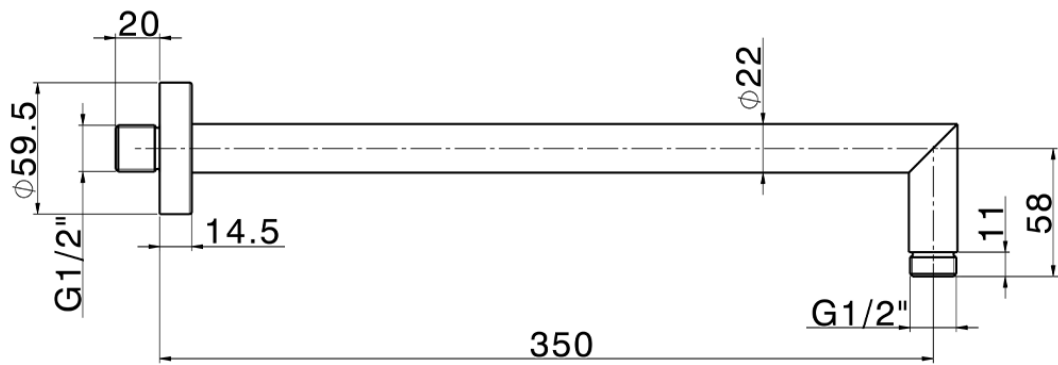

Braccio doccia SHOWER_SS013380

SS013380

<https://www.huberitalia.com/braccio-doccia-shower-ss013380>

2025-01-05