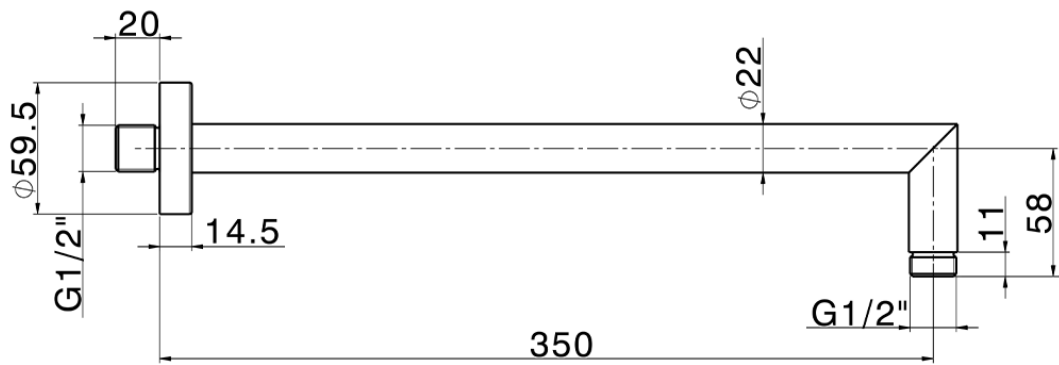

Braccio doccia SHOWER_SS013380

SS013380

<https://huberitalia.com/braccio-doccia-shower-ss013380>

2024-12-04