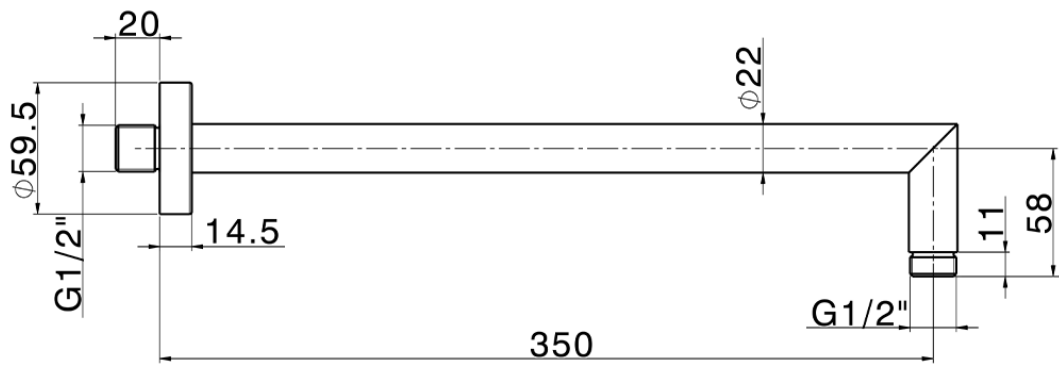

Braccio doccia SHOWER_SS013380

SS013380

<https://www.huberitalia.com/braccio-doccia-shower-ss013380>

2025-01-05