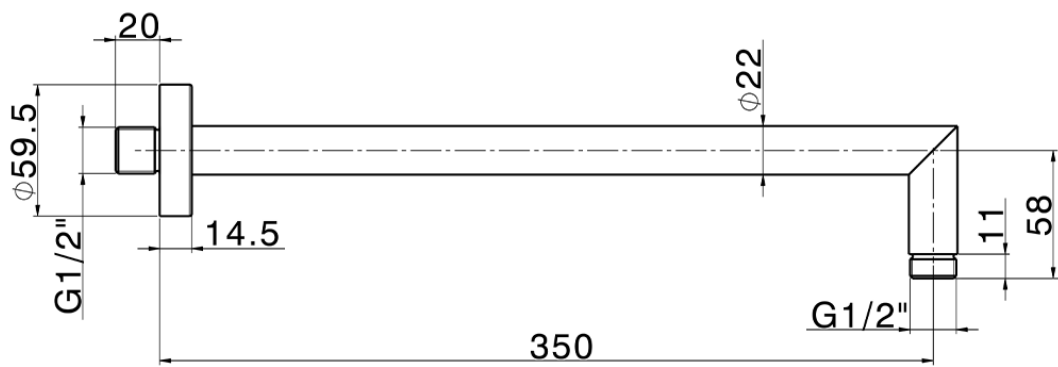

Braccio doccia SHOWER_SS013380

SS013380

<https://www.huberitalia.com/braccio-doccia-shower-ss013380>

2025-01-05