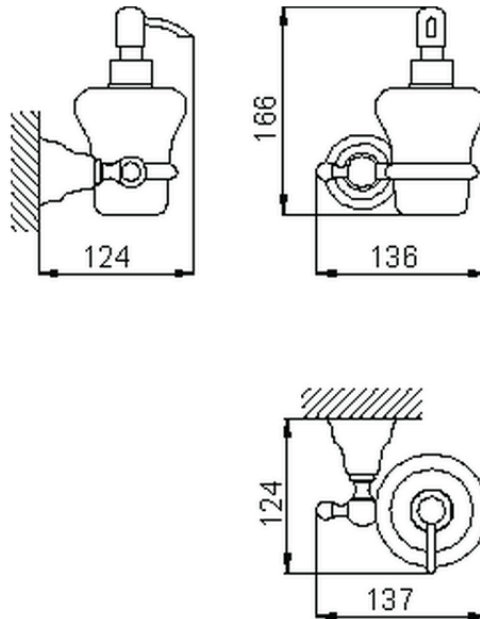

Porta sapone liquido CROISSETTE_4024.01H.

4024.01H.

<https://www.huberitalia.com/porta-sapone-liquido-croisette-4024-01h>

2025-02-23