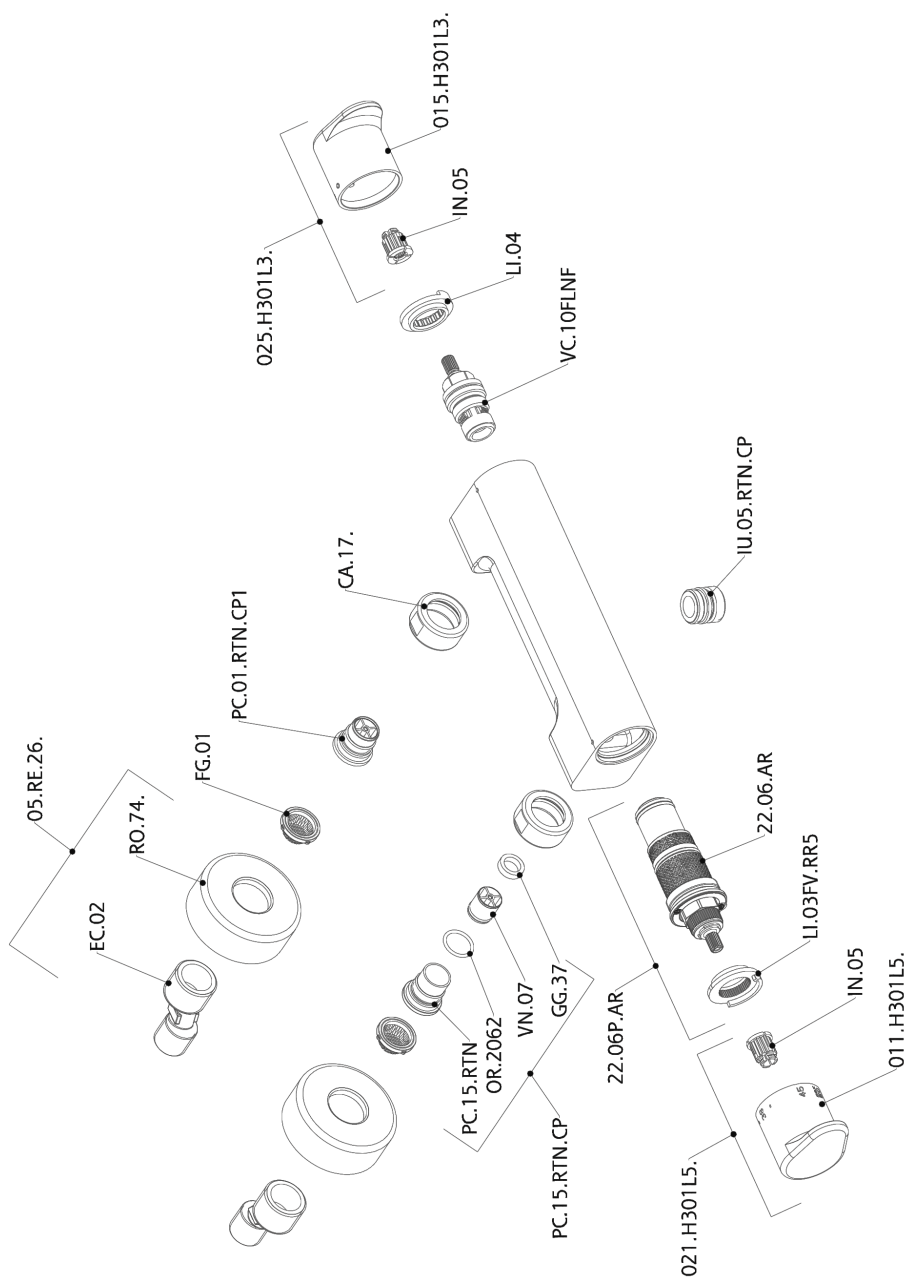

Miscelatore termostatico doccia H3_H3T01015

H3T01015

<https://www.huberitalia.com/miscelatore-termostatico-doccia-h3-h3t01015>

2025-02-01