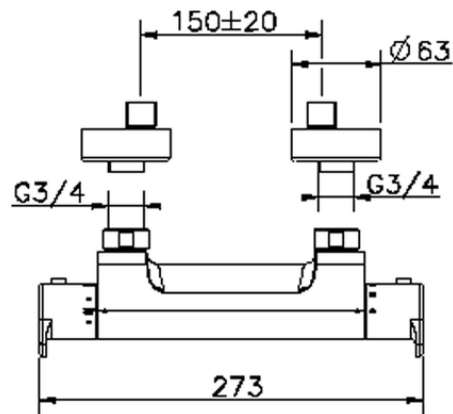

Miscelatore termostatico doccia H3_H3T01015

H3T01015

<https://www.huberitalia.com/miscelatore-termostatico-doccia-h3-h3t01015>

2024-12-22