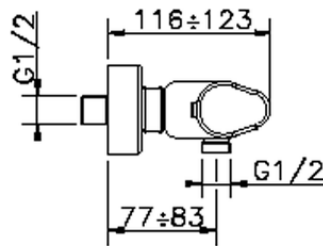

Miscelatore termostatico doccia H3_H3T01015

H3T01015

<https://www.huberitalia.com/miscelatore-termostatico-doccia-h3-h3t01015>

2025-02-01