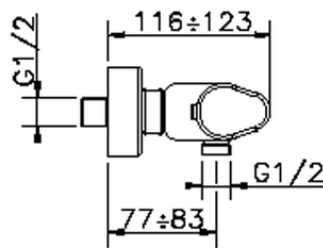

Miscelatore termostatico doccia H3_H3T01015

H3T01015

<https://www.huberitalia.com/miscelatore-termostatico-doccia-h3-h3t01015>

2024-12-22