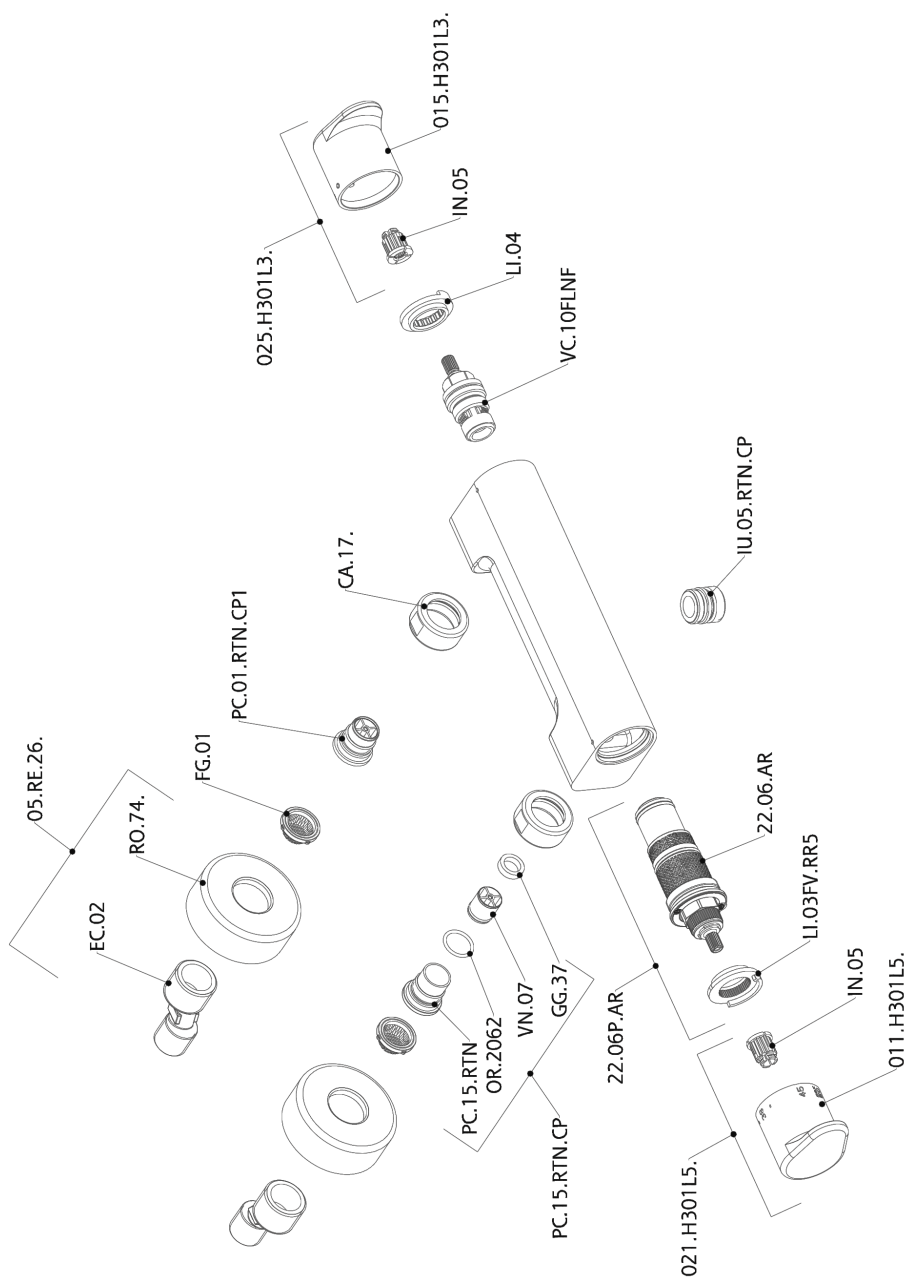

Miscelatore termostatico doccia H3_H3T01015

H3T01015

<https://www.huberitalia.com/miscelatore-termostatico-doccia-h3-h3t01015>

2025-01-21