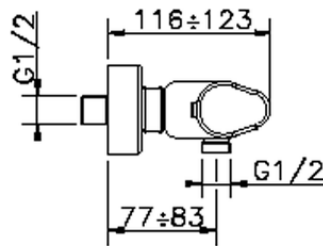

Miscelatore termostatico doccia H3_H3T01015

H3T01015

<https://www.huberitalia.com/miscelatore-termostatico-doccia-h3-h3t01015>

2024-12-22