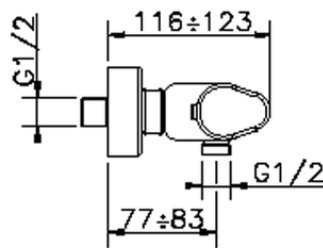

Miscelatore termostatico doccia H3_H3T01015

H3T01015

<https://www.huberitalia.com/miscelatore-termostatico-doccia-h3-h3t01015>

2025-01-21