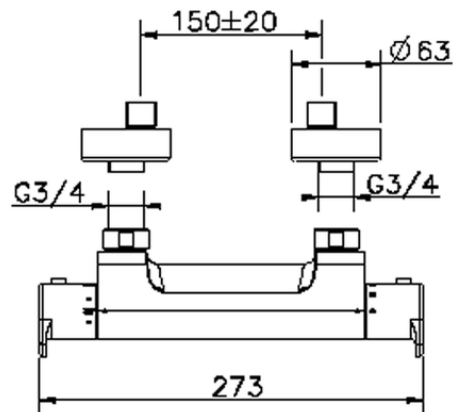

Miscelatore termostatico doccia H3_H3T01015

H3T01015

<https://www.huberitalia.com/miscelatore-termostatico-doccia-h3-h3t01015>

2024-12-22