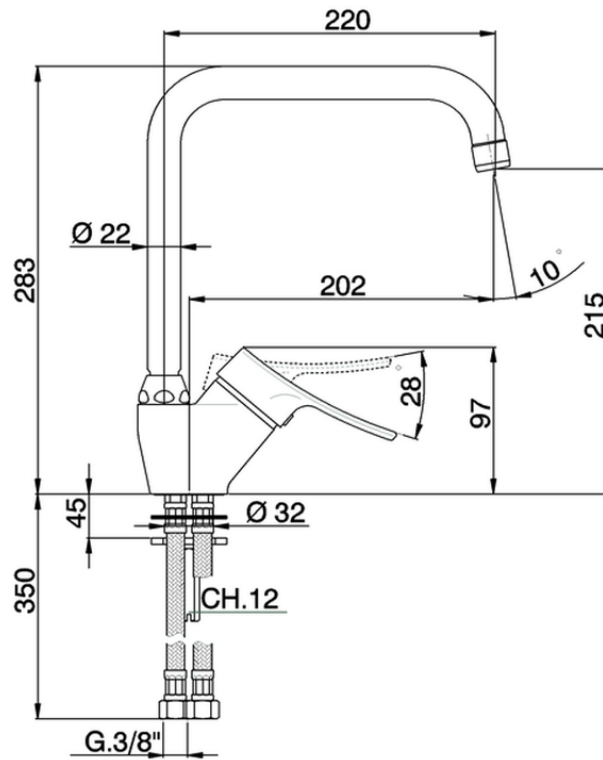

## Miscelatore monocomando lavello KITCHEN\_FU702520

FU702520

<https://www.huberitalia.com/miscelatore-monocomando-lavello-kitchen-fu702520>

2024-12-21