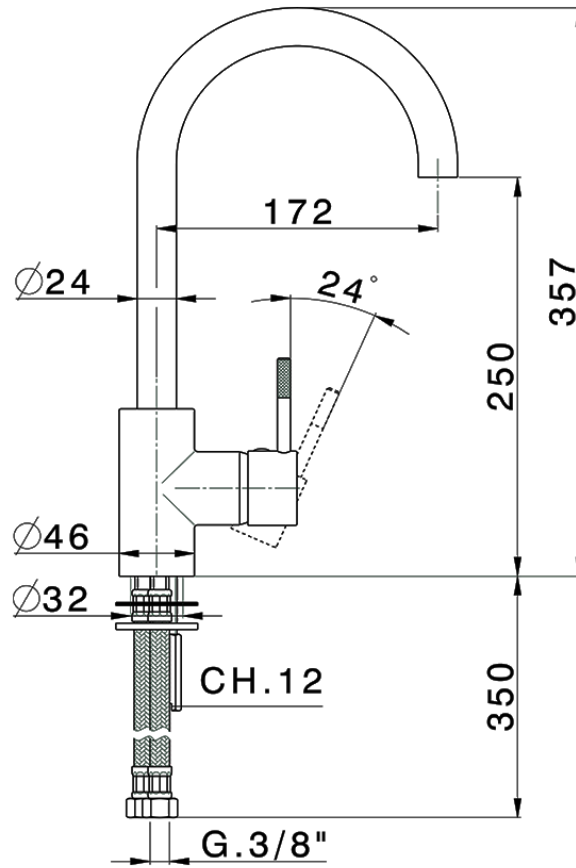

Miscelatore monocomando lavello KITCHEN_LS900530

LS900530

<https://www.huberitalia.com/miscelatore-monocomando-lavello-kitchen-ls900530>

2025-04-15