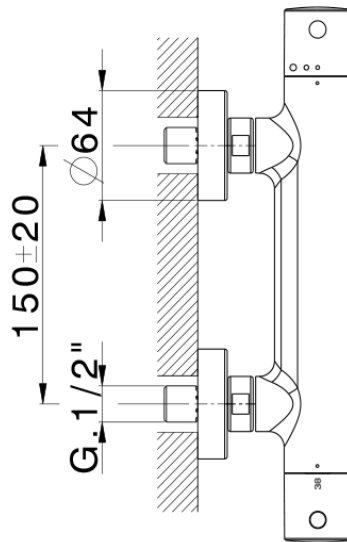

Miscelatore termostatico doccia THERMO_MTT01010

MTT01010

<https://huberitalia.com/miscelatore-termostatico-doccia-thermo-mtt01010>

2024-11-21