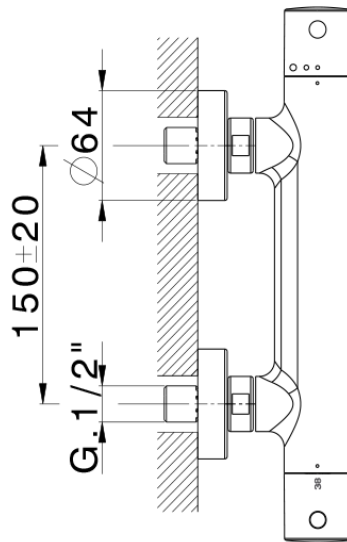

Miscelatore termostatico doccia THERMO\_MTT01010

MTT01010

<https://huberitalia.com/miscelatore-termostatico-doccia-thermo-mtt01010>

2024-11-21