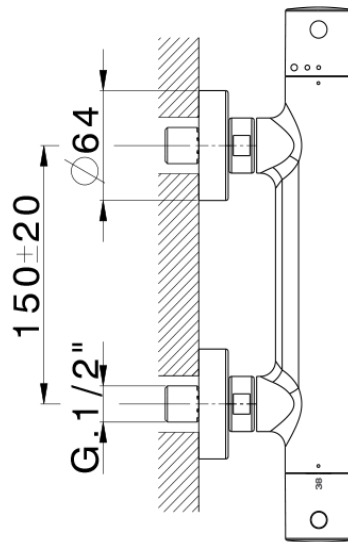

Miscelatore termostatico doccia THERMO_MTT01010

MTT01010

<https://huberitalia.com/miscelatore-termostatico-doccia-thermo-mtt01010>

2024-11-21