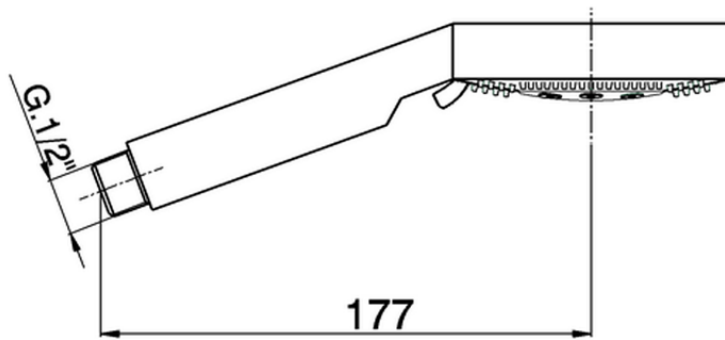

Doccetta Linear ABS SHOWER_SS014190

SS014190

<https://www.huberitalia.com/doccetta-linear-abs-shower-ss014190>

2024-12-22