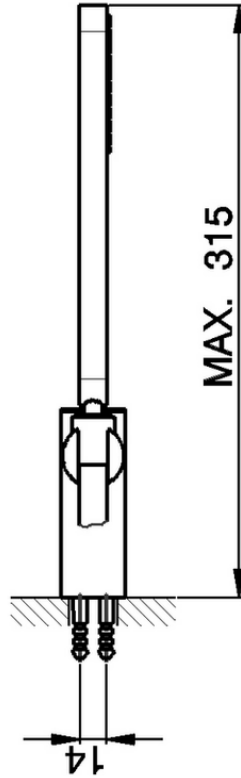

Completo doccia duplex Levity SHOWER_SS018150

SS018150

<https://www.huberitalia.com/completo-doccia-duplex-levity-shower-ss018150>

2025-04-09