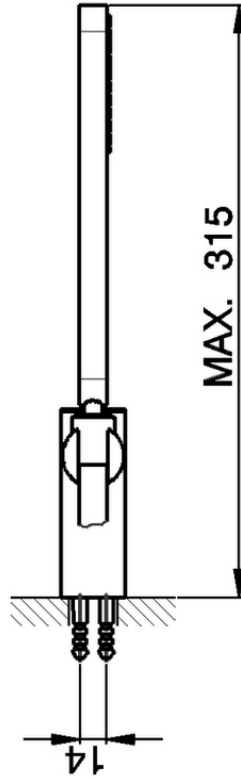

Completo doccia duplex Levity SHOWER_SS018150

SS018150

<https://www.huberitalia.com/completo-doccia-duplex-levity-shower-ss018150>

2025-04-08