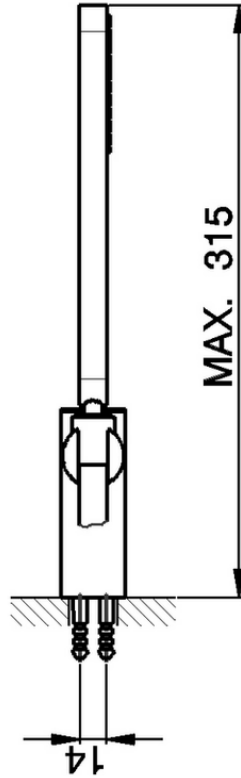

Completo doccia duplex Levity SHOWER_SS018150

SS018150

<https://www.huberitalia.com/completo-doccia-duplex-levity-shower-ss018150>

2025-04-07