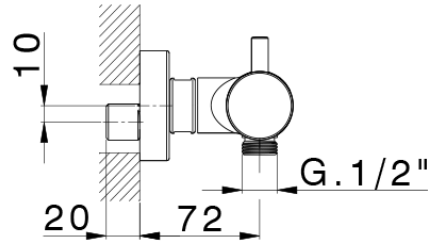

Miscelatore termostatico doccia M32_MTT01010

MTT01010

<https://huberitalia.com/miscelatore-termostatico-doccia-m32-mtt01010>

2024-12-04