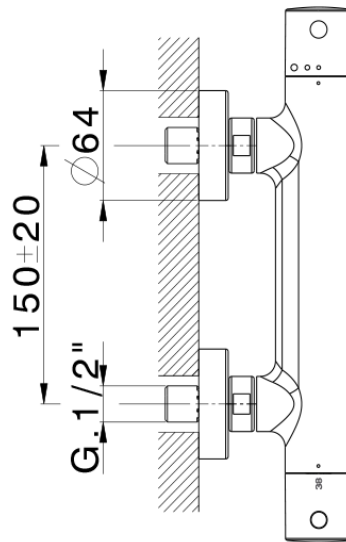

Miscelatore termostatico doccia M32_MTT01010

MTT01010

<https://huberitalia.com/miscelatore-termostatico-doccia-m32-mtt01010>

2024-12-04