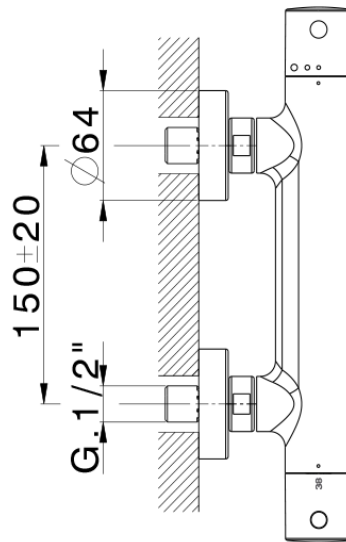

Miscelatore termostatico doccia M32_MTT01010

MTT01010

<https://www.huberitalia.com/miscelatore-termostatico-doccia-m32-mtt01010>

2024-12-22