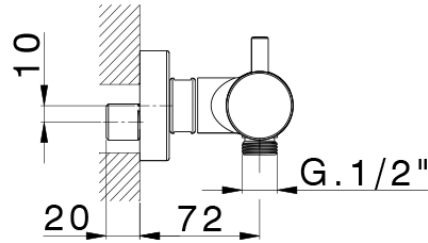

Miscelatore termostatico doccia M32_MTT01010

MTT01010

<https://www.huberitalia.com/miscelatore-termostatico-doccia-m32-mtt01010>

2024-12-22