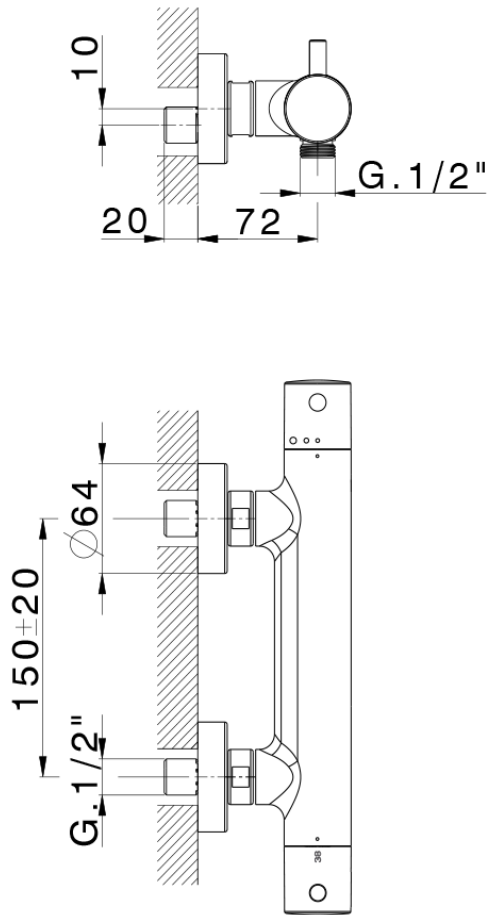

Miscelatore termostatico doccia M32_MTT01010

MTT01010

<https://www.huberitalia.com/miscelatore-termostatico-doccia-m32-mtt01010>

2024-12-22