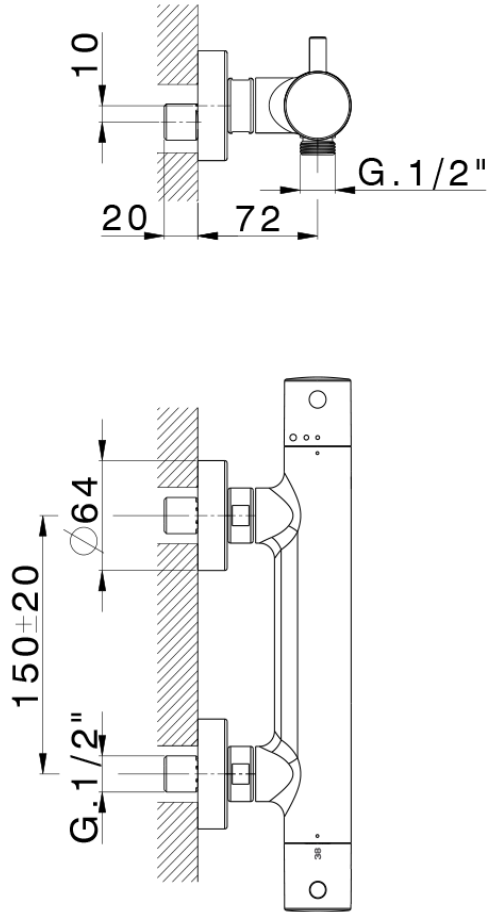

Miscelatore termostatico doccia M32_MTT01010

MTT01010

<https://www.huberitalia.com/miscelatore-termostatico-doccia-m32-mtt01010>

2024-12-22