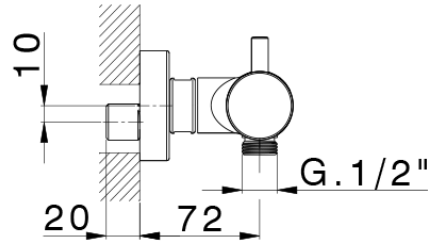

Miscelatore termostatico doccia M32_MTT01010

MTT01010

<https://www.huberitalia.com/miscelatore-termostatico-doccia-m32-mtt01010>

2024-12-22