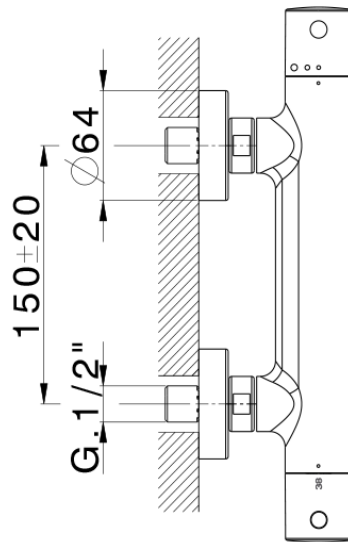

Miscelatore termostatico doccia M32_MTT01010

MTT01010

<https://www.huberitalia.com/miscelatore-termostatico-doccia-m32-mtt01010>

2024-12-22