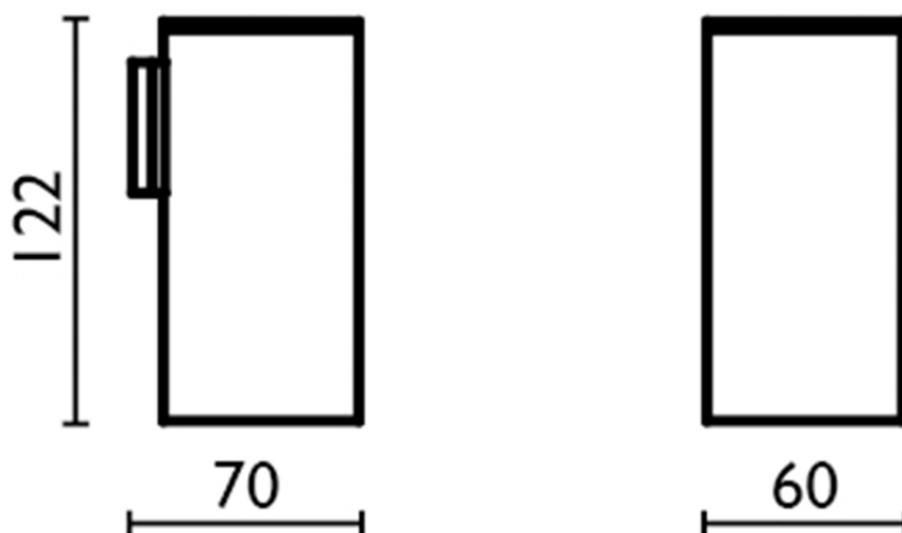

Porta bicchiere ACCESSORI BAGNO_SQ090502

SQ090502

<https://www.huberitalia.com/porta-bicchiere-accessori-bagno-sq090502>

2024-12-22