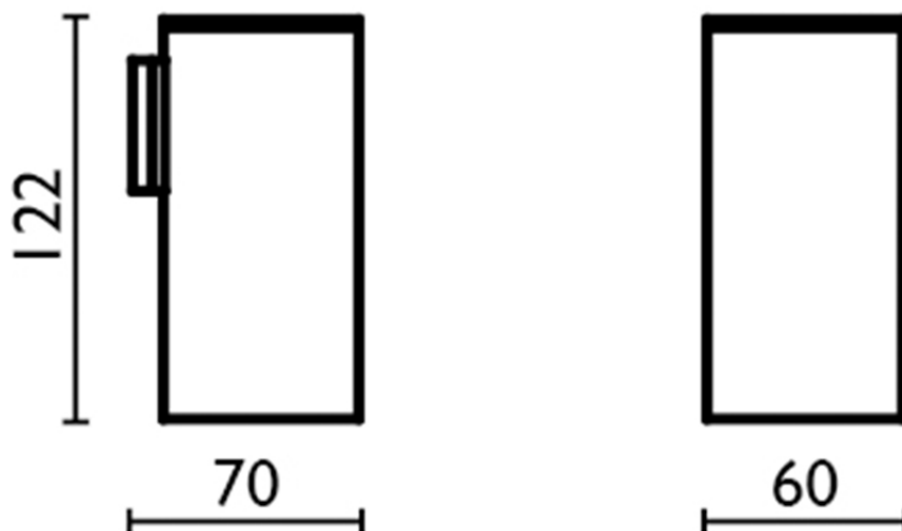

Porta bicchiere ACCESSORI BAGNO_SQ090502

SQ090502

<https://www.huberitalia.com/porta-bicchieri-accessori-bagno-sq090502>

2024-12-22