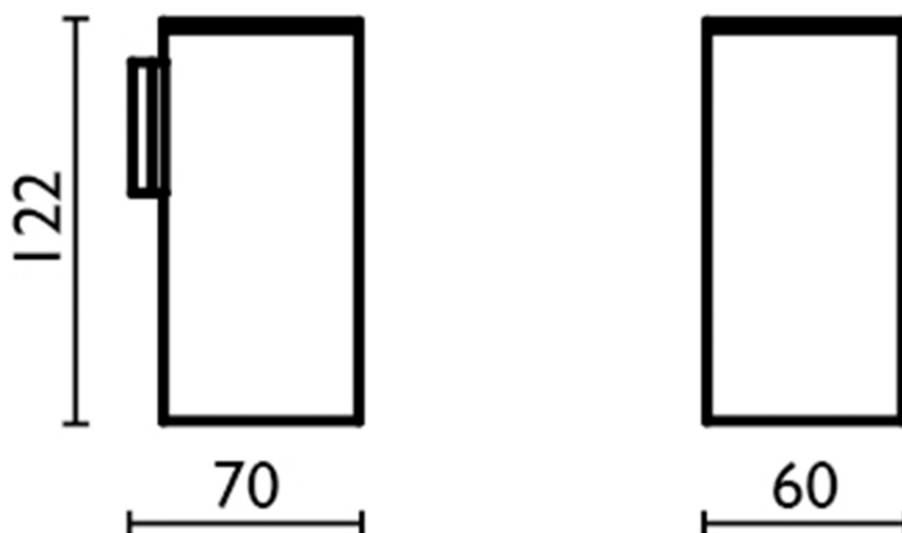

Porta bicchiere ACCESSORI BAGNO_SQ090502

SQ090502

<https://www.huberitalia.com/porta-bicchiera-accessori-bagno-sq090502>

2024-12-22