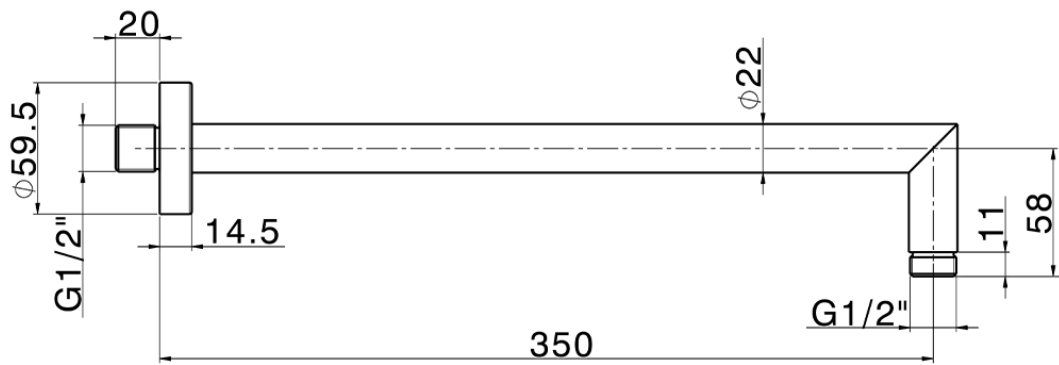

Braccio doccia SHOWER_SS013380

SS013380

<https://www.huberitalia.com/braccio-doccia-shower-ss013380>

2025-04-19