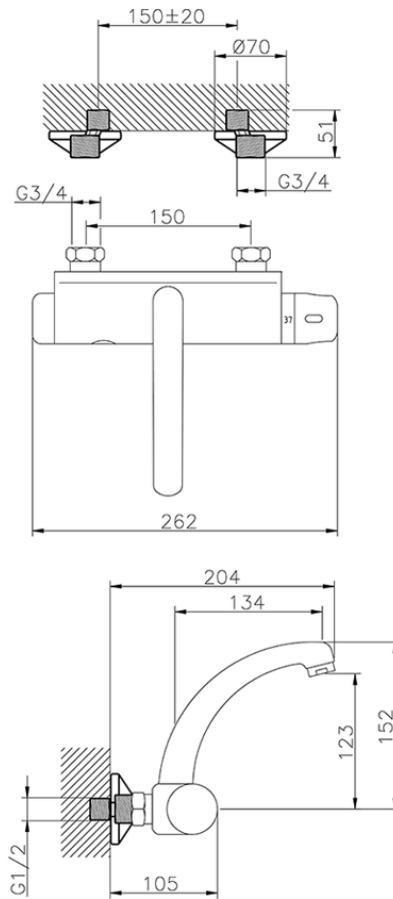

## Miscelatore termostatico lavello a parete elett. KITCHEN\_401.23H.

401.23H.

<https://huberitalia.com/miscelatore-termostatico-lavello-a-parete-elett-kitchen-401-23h>

2024-11-21