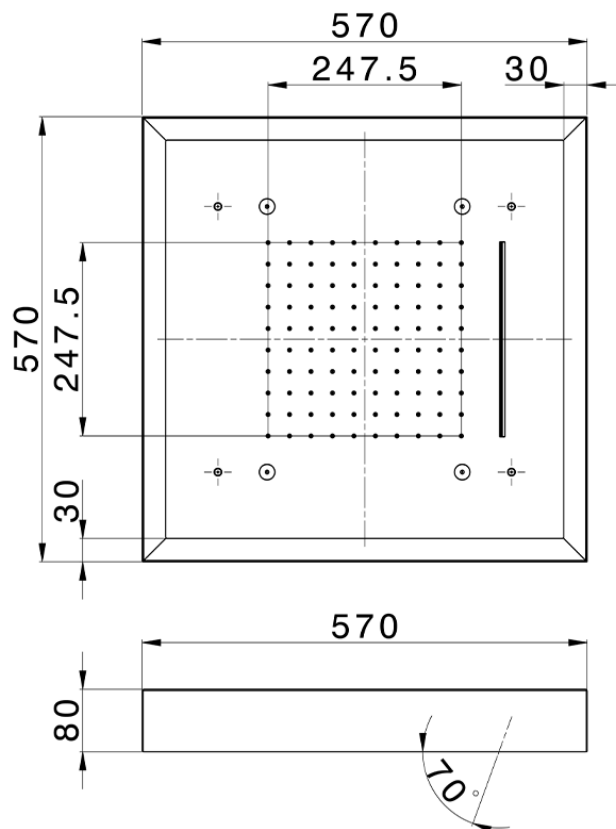

Soffione a soffitto con cromoterapia 570x570 mm ZEN_ZS1C0165

ZS1C0165

<https://huberitalia.com/soffione-a-soffitto-con-cromoterapia-570x570-mm-zen-zs1c0165>

2024-12-04