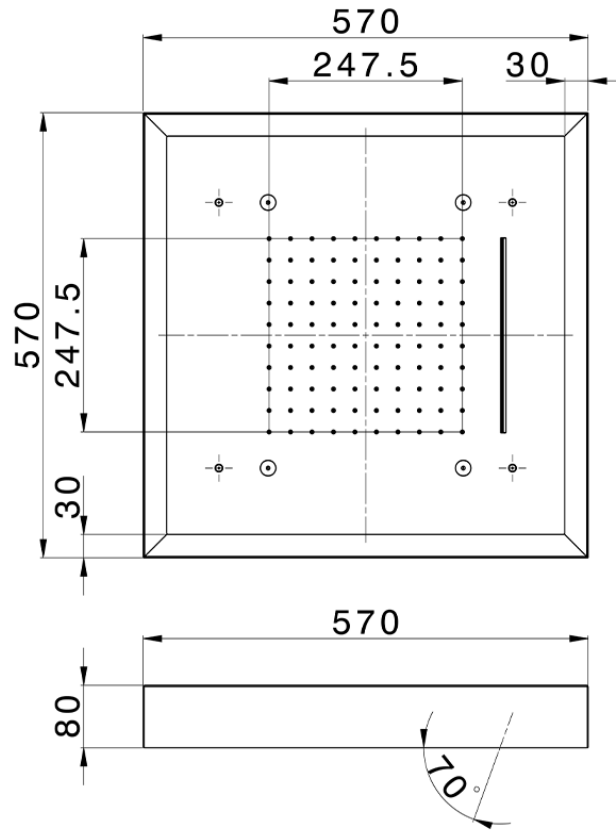

## Soffione a soffitto con cromoterapia 570x570 mm ZEN\_ZS1C0165

ZS1C0165

<https://www.huberitalia.com/soffione-a-soffitto-con-cromoterapia-570x570-mm-zen-zs1c0165>

2025-01-21