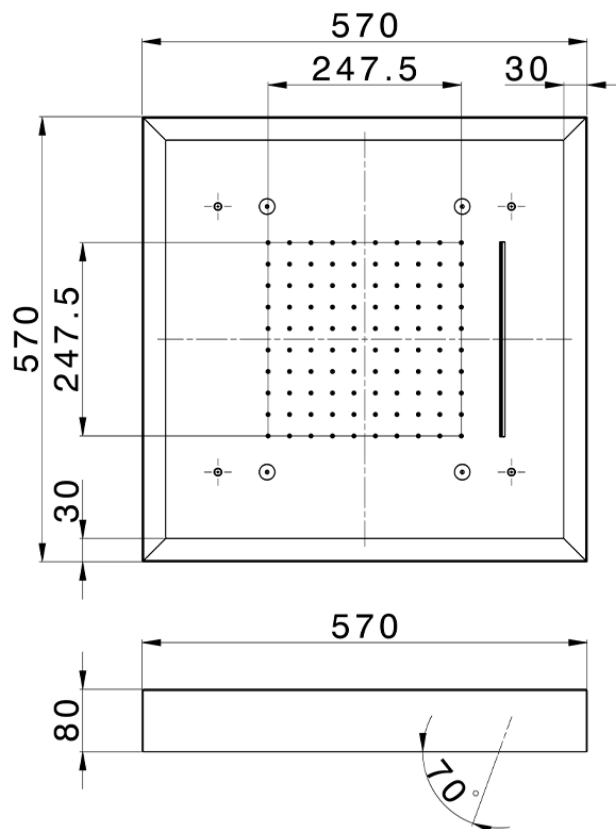

Soffione a soffitto con cromoterapia 570x570 mm ZEN_ZS1C0165

ZS1C0165

<https://www.huberitalia.com/soffione-a-soffitto-con-cromoterapia-570x570-mm-zen-zs1c0165>

2024-12-22