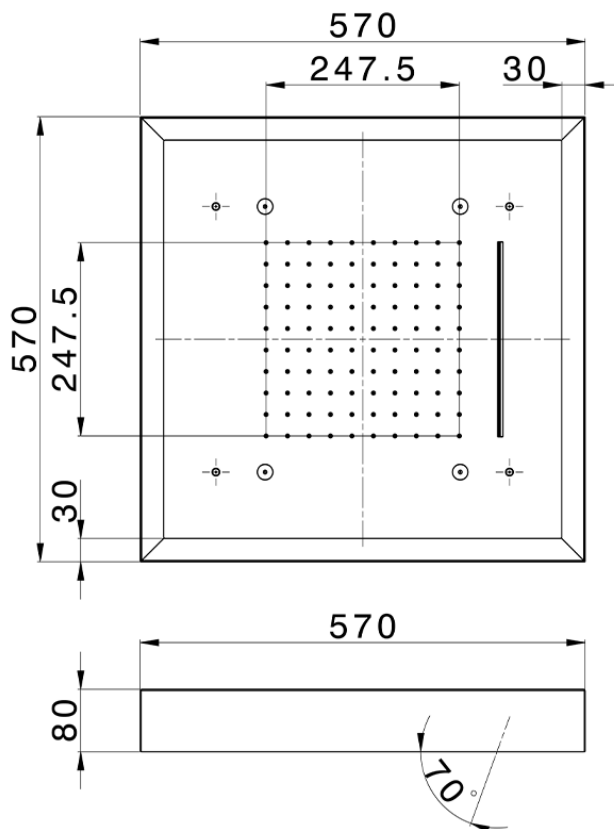

Soffione a soffitto con cromoterapia 570x570 mm ZEN_ZS1C0165

ZS1C0165

<https://www.huberitalia.com/soffione-a-soffitto-con-cromoterapia-570x570-mm-zen-zs1c0165>

2024-12-22