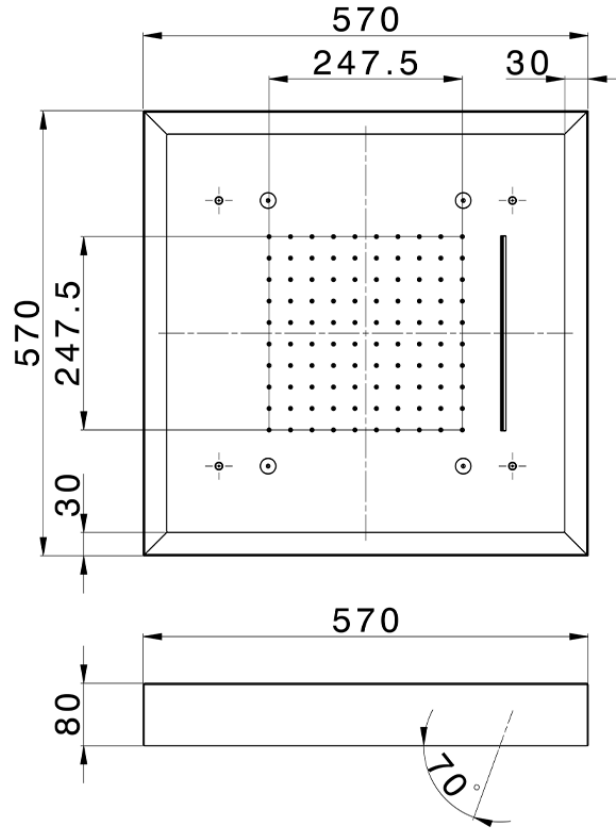

Soffione a soffitto con cromoterapia 570x570 mm ZEN_ZS1C0165

ZS1C0165

<https://www.huberitalia.com/soffione-a-soffitto-con-cromoterapia-570x570-mm-zen-zs1c0165>

2024-12-22