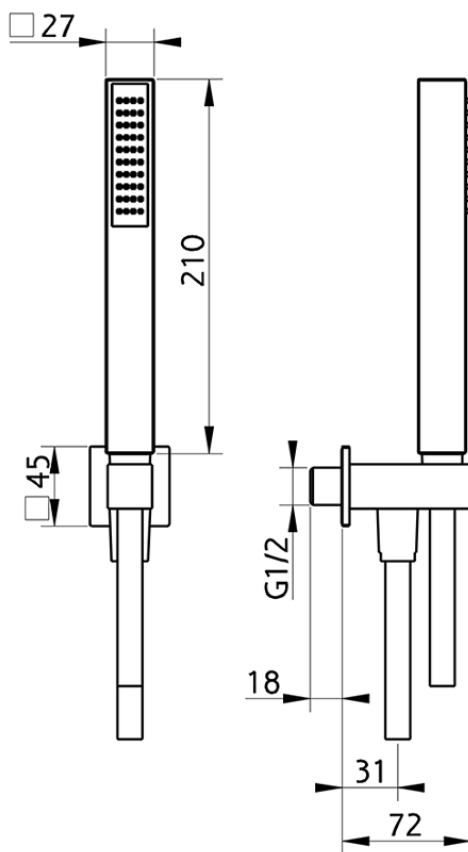

Completo doccia con presa acqua SHOWER_SS018970

SS018970

<https://www.huberitalia.com/completo-doccia-con-presa-acqua-shower-ss018970>

2025-01-05