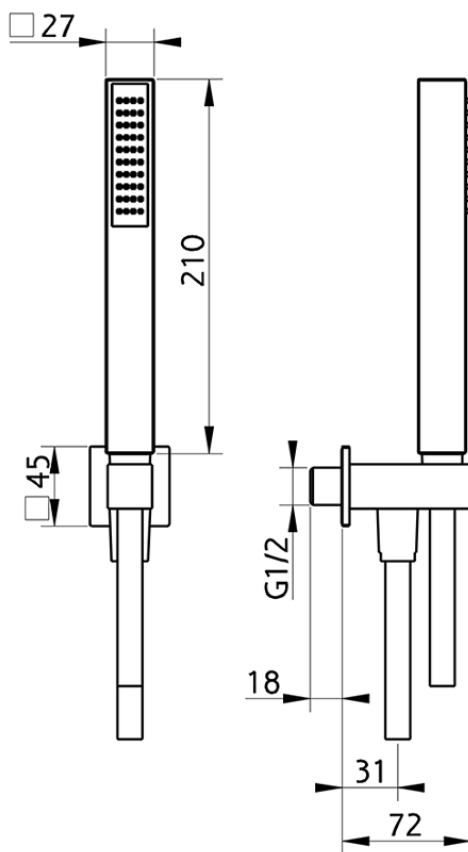

Completo doccia con presa acqua SHOWER_SS018970

SS018970

<https://huberitalia.com/completo-doccia-con-presa-acqua-shower-ss018970>

2024-12-04