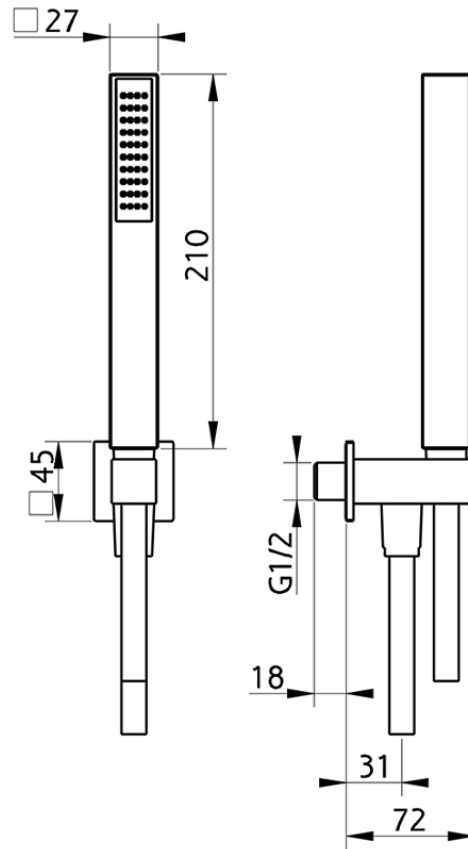

## Completo doccia con presa acqua SHOWER\_SS018970

SS018970

<https://www.huberitalia.com/completo-doccia-con-presa-acqua-shower-ss018970>

2025-01-05