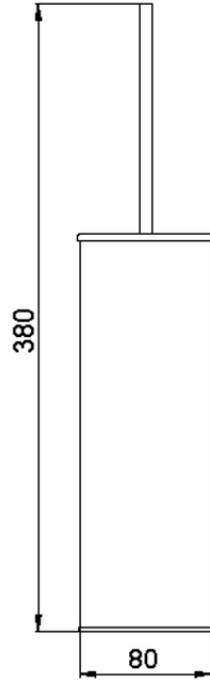

Porta scopino ACCESSORI BAGNO_SQ090650

SQ090650

<https://huberitalia.com/porta-scopino-accessori-bagno-sq090650>

2024-11-21