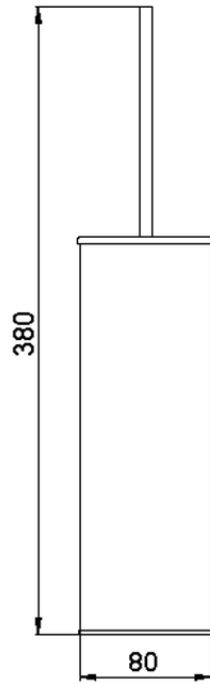

Porta scopino ACCESSORI BAGNO_SQ090650

SQ090650

<https://huberitalia.com/porta-scopino-accessori-bagno-sq090650>

2024-11-21