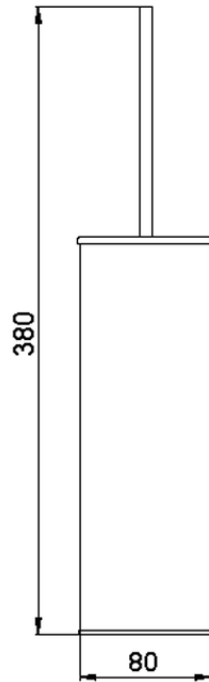

Porta scopino ACCESSORI BAGNO_SQ090650

SQ090650

<https://huberitalia.com/porta-scopino-accessori-bagno-sq090650>

2024-11-21