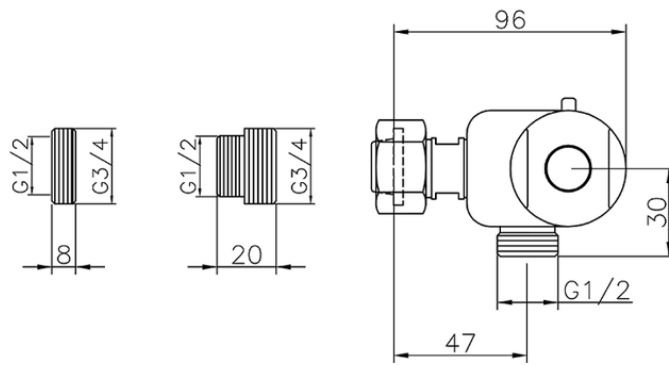

Miscelatore termostatico doccia CLINIC&TECHNICAL_100P.01H.

100P.01H.

<https://huberitalia.com/miscelatore-termostatico-doccia-clinicttechnical-100p-01h>

2024-12-04