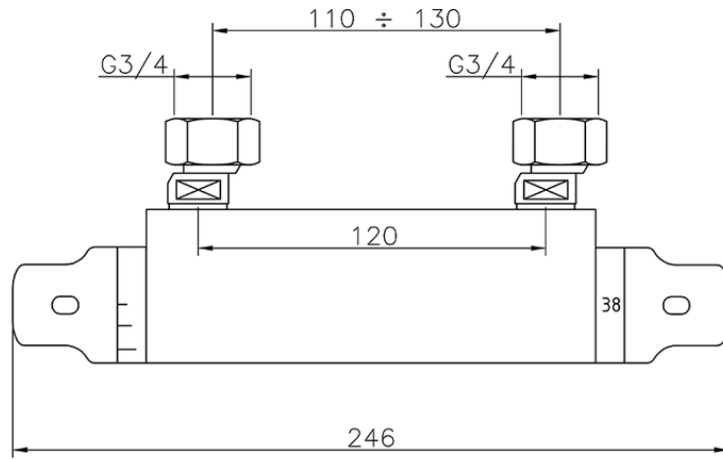

Miscelatore termostatico doccia CLINIC&TECHNICAL_100P.01H.

100P.01H.

<https://huberitalia.com/miscelatore-termostatico-doccia-clinicttechnical-100p-01h>

2024-12-04