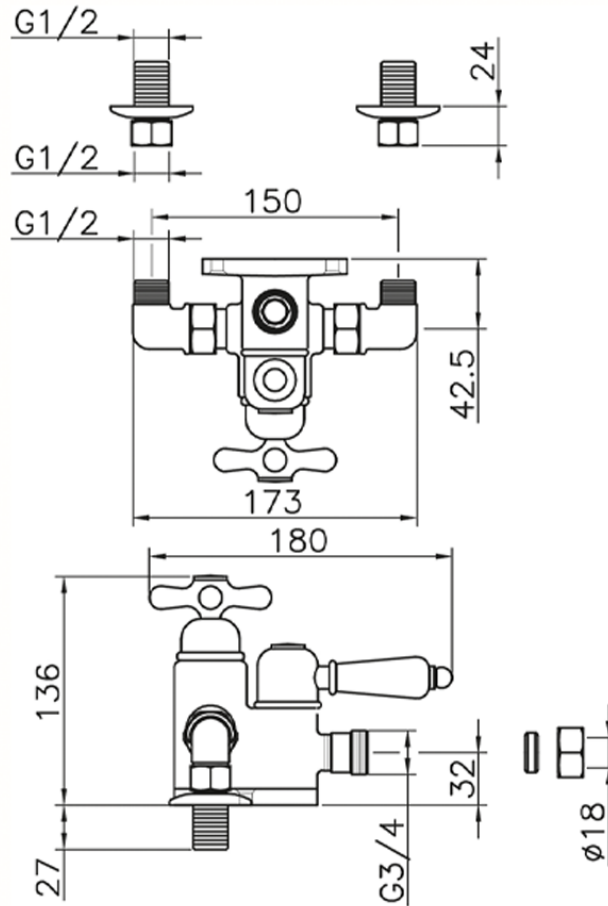

Miscelatore termostatico doccia CROISSETTE\_150.CS51H.

150.CS51H.

<https://www.huberitalia.com/miscelatore-termostatico-doccia-croisette-150-cs51h>

2024-12-22