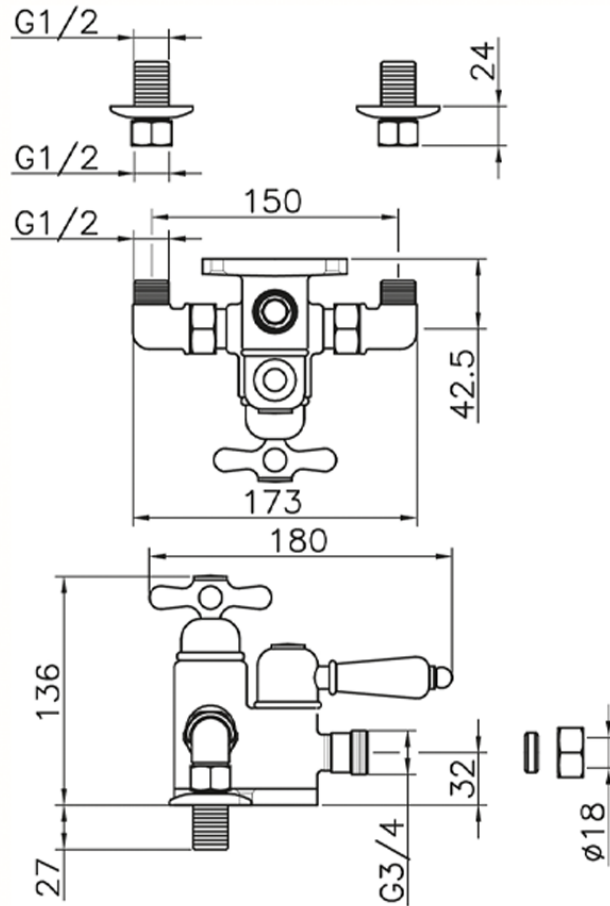

Miscelatore termostatico doccia CROISSETTE\_150.CS51H.

150.CS51H.

<https://www.huberitalia.com/miscelatore-termostatico-doccia-croisette-150-cs51h>

2024-12-22