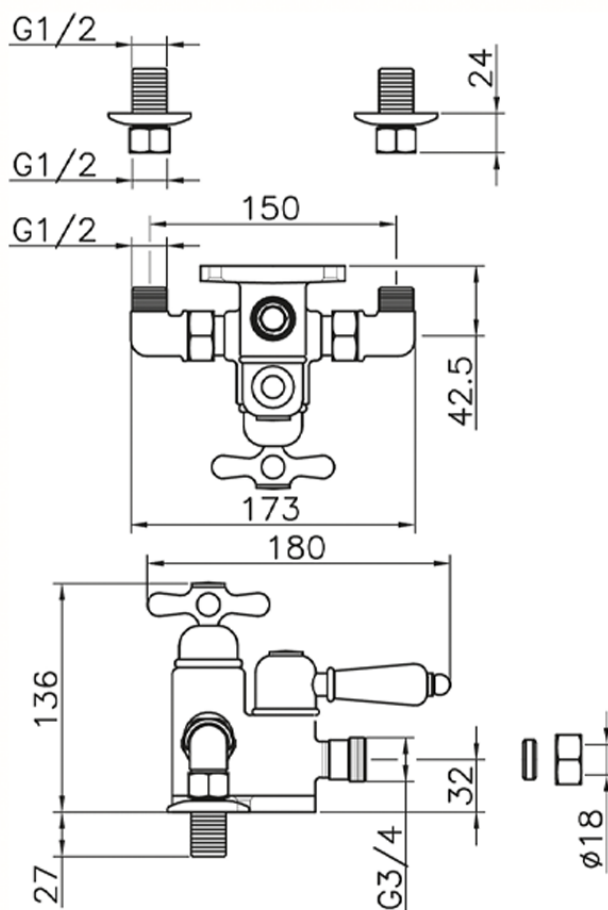

Miscelatore termostatico doccia CROISSETTE\_150.CS51H.

150.CS51H.

<https://www.huberitalia.com/miscelatore-termostatico-doccia-croisette-150-cs51h>

2025-01-01