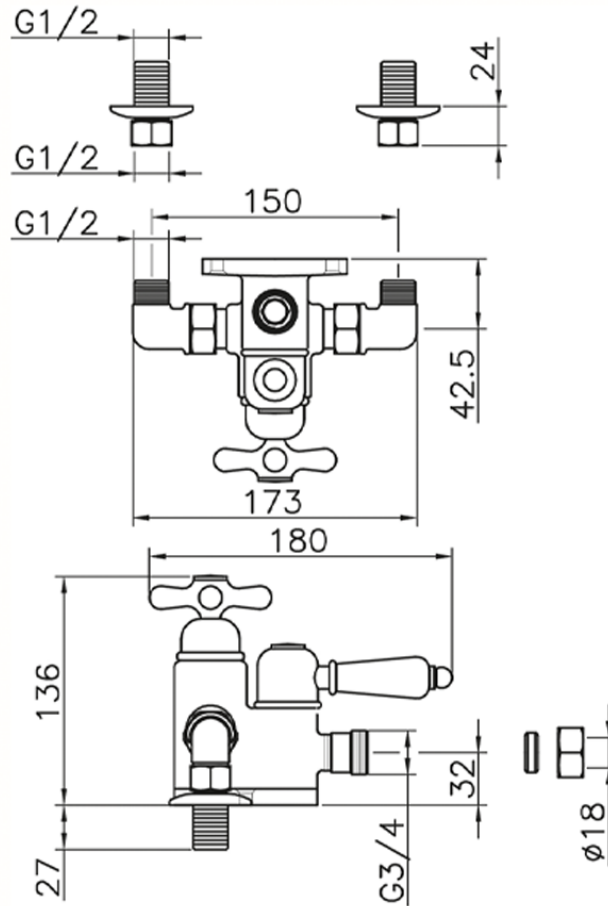

Miscelatore termostatico doccia CROISSETTE_150.CS51H.

150.CS51H.

<https://www.huberitalia.com/miscelatore-termostatico-doccia-croisette-150-cs51h>

2024-12-22