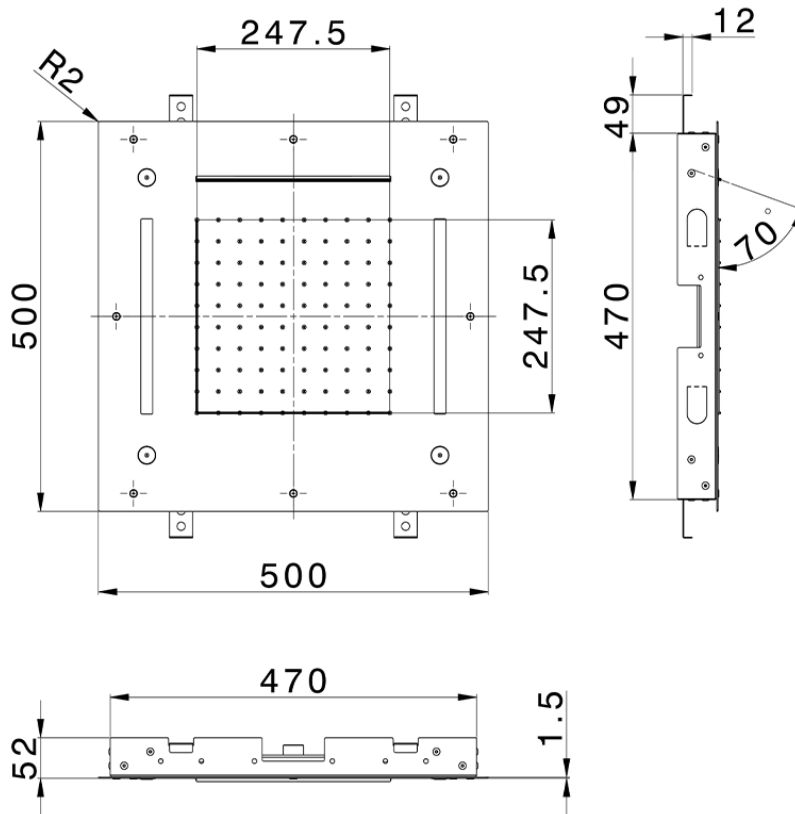

Soffione a soffitto con cromoterapia 500x500 mm ZEN_ZS1C0080

ZS1C0080

<https://huberitalia.com/soffione-a-soffitto-con-cromoterapia-500x500-mm-zen-zs1c0080>

2024-11-23